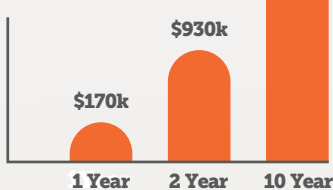

Can you give up a cup of coffee a week ?

Sunrise REGULAR Giving

Donate
as little as

\$5

Your donation
will help our
community
forever.

For the price
of a cup of
coffee

If just one percent of the
Gisborne district's population
donated \$5 a week that
would grow to over
\$2 million in ten years.
All for the price of
a cup of coffee a week